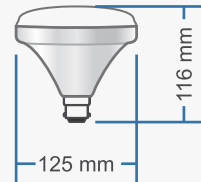

A NEW KIND OF **DOWNLIGHT** IS INVENTED
MADE OF **STAINLESS STEEL**

UFO - 15W

UFO - 25W

Features

- Fits into B22/E27 bulb holder.
- Can be used with Dimmable socket.
- 360° illumination.
- Anti-glare LED lamps with adjustable illumination light.
- Inbuilt On-Board LED Driver.

45k
Hours
LIFE EXPECTANCY

2 Years
WARRANTY

85%
ENERGY
SAVING

FLUCTUATION PROOF
Wide Operating Voltage

DIMMABLE

POWER	POWER FACTOR	INPUT VOLTAGE	DIMENSION	COLOR	LUMENS	PART No.
15W	>0.9	165V - 270V	W = 125mm H = 116mm	6500K	1500	EEUFRDW15C133
				4000K	1350	EEUFRDW15W134
				3000K	1200	EEUFRDW15N135
25W	>0.9	165V - 270V	W = 160mm H = 143 mm	6500K	2500	EEUFRDW25C137
				4000K	2250	EEUFRDW25W138
				3000K	2000	EEUFRDW25N139