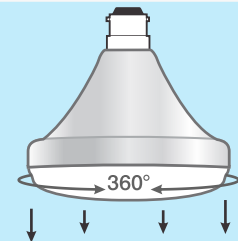

A NEW KIND OF **DOWNLIGHT** IS INVENTED
MADE OF **STAINLESS STEEL**

UFO - 15W

UFO - 25W

Features

- Fits into B22/E27 bulb holder.
- Can be used with Dimmable socket.
- 360° illumination.
- Anti-glare LED lamps with adjustable illumination light.
- Inbuilt On-Board LED Driver.

45k
Hours
LIFE EXPECTANCY

2 Years
WARRANTY

85%
ENERGY
SAVING

FLUCTUATION PROOF
Wide Operating Voltage

DIMMABLE

POWER	POWER FACTOR	INPUT VOLTAGE	DIMENSION	COLOR	LUMENS	PART No.
15W	>0.9	165V - 270V	W = 125mm H = 116mm	6500K	1500	EEUFRDW15C133
				4000K	1350	EEUFRDW15W134
				3000K	1200	EEUFRDW15N135
25W	>0.9	165V - 270V	W = 160mm H = 143 mm	6500K	2500	EEUFRDW25C137
				4000K	2250	EEUFRDW25W138
				3000K	2000	EEUFRDW25N139