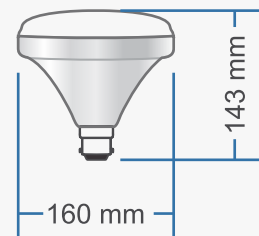

A NEW KIND OF **DOWNLIGHT** IS INVENTED
MADE OF **STAINLESS STEEL**

UFO - 15W

UFO - 25W

Features

- Fits into B22/E27 bulb holder.
- Can be used with Dimmable socket.
- 360° illumination.
- Anti-glare LED lamps with adjustable illumination light.
- Inbuilt On-Board LED Driver.

45k
Hours
LIFE EXPECTANCY

2 Years
WARRANTY

85%
ENERGY
SAVING

FLUCTUATION PROOF
Wide Operating Voltage

DIMMABLE

POWER	POWER FACTOR	INPUT VOLTAGE	DIMENSION	COLOR	LUMENS	PART No.
15W	>0.9	165V - 270V	W = 125mm H = 116mm	6500K	1500	EEUFRDW15C133
				4000K	1350	EEUFRDW15W134
				3000K	1200	EEUFRDW15N135
25W	>0.9	165V - 270V	W = 160mm H = 143 mm	6500K	2500	EEUFRDW25C137
				4000K	2250	EEUFRDW25W138
				3000K	2000	EEUFRDW25N139