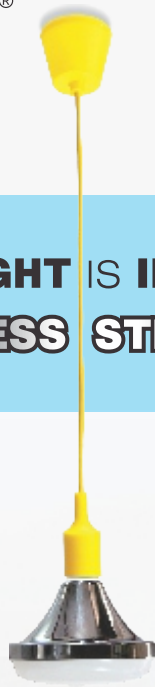

A NEW KIND OF **DOWNLIGHT** IS INVENTED
MADE OF **STAINLESS STEEL**

UFO - 15W

UFO - 25W

Features

- Fits into B22/E27 bulb holder.
- Can be used with Dimmable socket.
- 360° illumination.
- Anti-glare LED lamps with adjustable illumination light.
- Inbuilt On-Board LED Driver.

45k
Hours
LIFE EXPECTANCY

2 Years
WARRANTY

85%
ENERGY
SAVING

FLUCTUATION PROOF
Wide Operating Voltage

DIMMABLE

POWER	POWER FACTOR	INPUT VOLTAGE	DIMENSION	COLOR	LUMENS	PART No.
15W	>0.9	165V - 270V	W = 125mm H = 116mm	6500K	1500	EEUFRDW15C133
				4000K	1350	EEUFRDW15W134
				3000K	1200	EEUFRDW15N135
25W	>0.9	165V - 270V	W = 160mm H = 143 mm	6500K	2500	EEUFRDW25C137
				4000K	2250	EEUFRDW25W138
				3000K	2000	EEUFRDW25N139