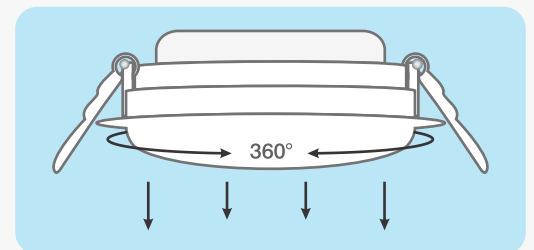

MOON

360° DOWNLIGHT

MOON- 15W

MOON- 20W

Features

- Recessed Downlight
- Can be used with Dimmable socket.
- 360° illumination.
- Anti-glare LED lamps with adjustable illumination light.
- Inbuilt On-Board LED Driver.

SPREAD'S LIGHT ALL AROUND

45K^{Hours}
LIFE EXPECTANCY

2Years
WARRANTY

85%
ENERGY
SAVING

FLUCTUATION PROOF
Wide Operating Voltage

DIMMABLE

POWER	POWER FACTOR	INPUT VOLTAGE	DIMENSION	COLOR	LUMENS	PART No.
15W	>0.9	165V - 270V	W = 166mm H = 59 mm	6500K	1500	EEMORDW15C127
				4000K	1350	EEMORDW15W128
				3000K	1200	EEMORDW15N129
20W	>0.9	165V - 270V	W = 207mm H = 59 mm	6500K	2000	EEMORDW20C130
				4000K	1800	EEMORDW20W131
				3000K	1600	EEMORDW20N132