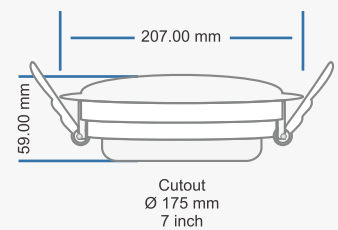

MOON

360° DOWNLIGHT

MOON- 15W

MOON- 20W

Features

- Recessed Downlight
- Can be used with Dimmable socket.
- 360° illumination.
- Anti-glare LED lamps with adjustable illumination light.
- Inbuilt On-Board LED Driver.

SPREAD'S LIGHT ALL AROUND

45K^{Hours}
LIFE EXPECTANCY

2Years
WARRANTY

85%
ENERGY
SAVING

FLUCTUATION PROOF
Wide Operating Voltage

DIMMABLE

POWER	POWER FACTOR	INPUT VOLTAGE	DIMENSION	COLOR	LUMENS	PART No.
15W	>0.9	165V - 270V	W = 166mm H = 59 mm	6500K	1500	EEMORDW15C127
				4000K	1350	EEMORDW15W128
				3000K	1200	EEMORDW15N129
20W	>0.9	165V - 270V	W = 207mm H = 59 mm	6500K	2000	EEMORDW20C130
				4000K	1800	EEMORDW20W131
				3000K	1600	EEMORDW20N132