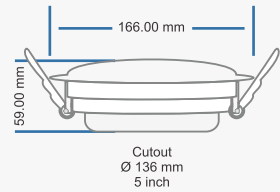

MOON

360° DOWNLIGHT

MOON- 15W

MOON- 20W

Features

- Recessed Downlight
- Can be used with Dimmable socket.
- 360° illumination.
- Anti-glare LED lamps with adjustable illumination light.
- Inbuilt On-Board LED Driver.

SPREAD'S LIGHT ALL AROUND

45K^{Hours}
LIFE EXPECTANCY

2Years
WARRANTY

85%
ENERGY
SAVING

FLUCTUATION PROOF
Wide Operating Voltage

DIMMABLE

POWER	POWER FACTOR	INPUT VOLTAGE	DIMENSION	COLOR	LUMENS	PART No.
15W	>0.9	165V - 270V	W = 166mm H = 59 mm	6500K	1500	EEMORDW15C127
				4000K	1350	EEMORDW15W128
				3000K	1200	EEMORDW15N129
20W	>0.9	165V - 270V	W = 207mm H = 59 mm	6500K	2000	EEMORDW20C130
				4000K	1800	EEMORDW20W131
				3000K	1600	EEMORDW20N132